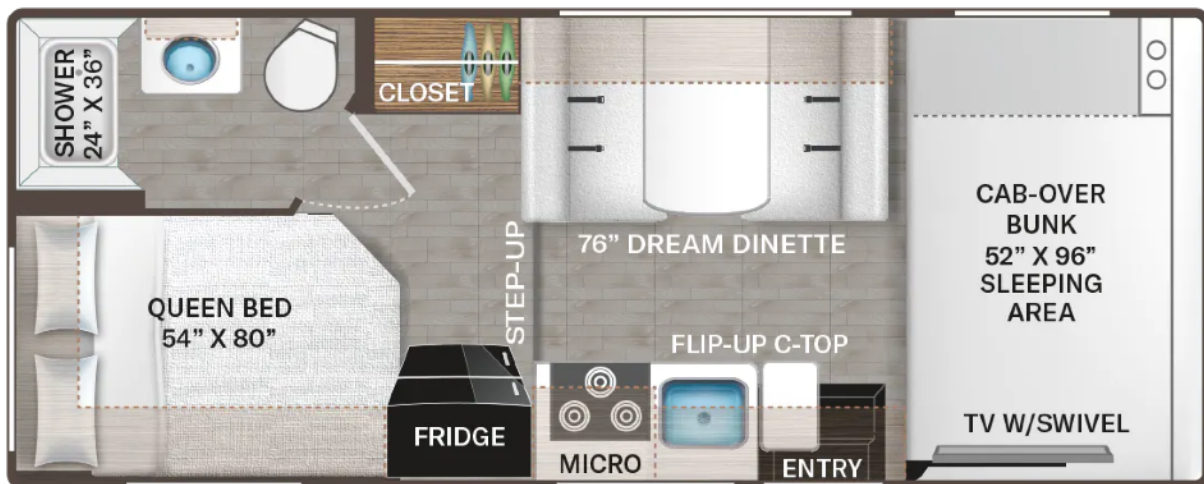

Your Allrounder 2026

The bathroom:

In this layout, the bathroom is located to the side in the rear to save space. This makes the motorhome look spacious and open. Among other things, the bathroom has a large separate shower and a spacious mirrored cabinet.

Technical data of the vehicle:

New Chevy V8 6.6L
401 horsepower, automatic transmission
36 gallons fuel tank
Air conditioner, cruise control,
Bluetooth radio with rear view camera,
Apple CarPlay and Android-Car
5 Seatbelts

Length: 24'1"
Height: 11'6"
Width: 99"
Interior Height: 7'

Equipment of your motorhome:

Sleeps up to 5 people
Powerful 12V-compressor-fridge
Convection Microwave
W-LAN amplifier
4kW power generator
320Ah Lithium Batteries
200W solar power for self-sufficient camping
40 gallons fresh water
35 gallons gray water

15' electrical awning
2 burner cooktop
42" LED-TV
15,000 BTU air conditioner for living room
9,4 gallons propane gas
Integrated black tank flush
tankless water heater
24 gallons waste water

OPTIONAL EXTERIOR TV